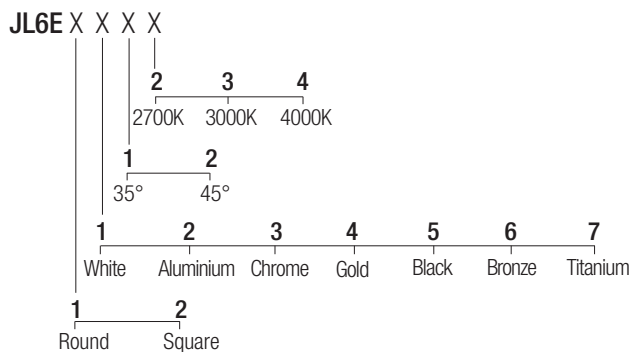

2-Step MacAdam

Dimensions

Photometric diagrams

CCT/CRI/Flux

2700K	540 lm
3000K	600 lm
4000K	620 lm

Code construction

Accessories

CS1005