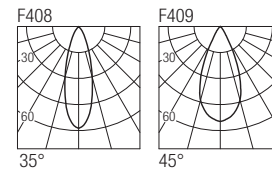

2-Step MacAdam

Dimensions

Photometric diagrams

CCT/CRI/Flux

2700K	540 lm
3000K	600 lm
4000K	620 lm

Code construction

Accessories

CS1005