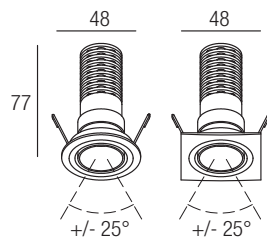

IP44 made in Italy

Supply current

500 mA (V_i 9V)

Power

6 W

Series wiring

CRI

98

2-Step MacAdam

Dimensions

Photometric diagrams

CCT/CRI/Flux

2700K	540 lm
3000K	600 lm
4000K	620 lm

Code construction

Accessories

CS1005