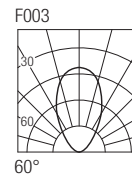

IP67 made in Italy

Supply current

3x350mA

Power

3x1W

Series wiring

Dimensions

Photometric diagrams