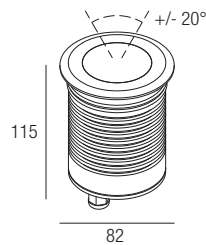

IP67 made in Italy

Supply current

3x350mA

Power

3x1W

Series wiring

Dimensions

Photometric diagrams