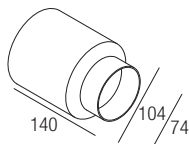

Accessories

CSXJ02
Recessing box