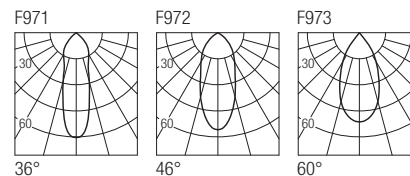

IP44 made in Italy

**Supply current**  
250mA (V<sub>i</sub> 36V)

**Power**  
10W

**CRI**  
85-93

**2-Step MacAdam**

**Dimensions**

**Photometric diagrams**

**CCT/CRI/Flux**