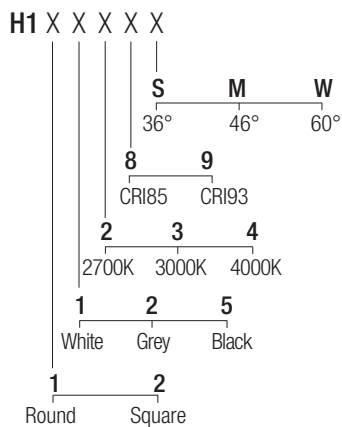

IP44 made in Italy

**Supply current**  
250mA (V<sub>i</sub> 36V)

**Power**  
10W

**CRI**  
85-93

**2-Step MacAdam**

**Dimensions**

**Photometric diagrams**

**CCT/CRI/Flux**

	CRI85	CRI93
2700K	890lm	840lm
3000K	1000lm	930lm
4000K	1040lm	960lm

**Code construction**

**Accessories**

**LOH1 LOH1B LOH1G**

White Black Grey

Low luminance louver

**SH101**

Milky screen