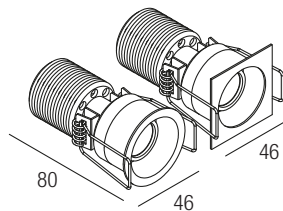

IP44 made in Italy

**Supply current**  
250mA (V<sub>i</sub> 36V)

**Power**  
10W

**CRI**  
85-93

**2-Step MacAdam**

**Dimensions**

**Photometric diagrams**

**CCT/CRI/Flux**