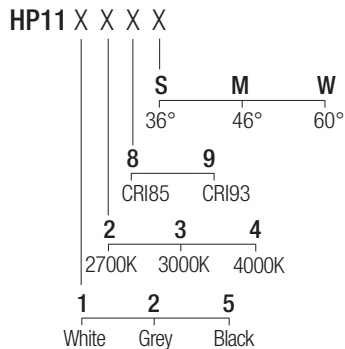

Dimensions

Photometric diagrams

CCT/CRI/Flux

	CRI85	CRI93
2700K	890lm	840lm
3000K	1000lm	930lm
4000K	1040lm	960lm

Code construction

Accessories

LOH1B

Black

Low luminance louver

SHP1101

Milky screen

Note: the screen must be ordered together with the lighting fixture

Drivers