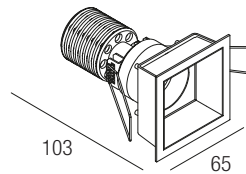

Dimensions

Photometric diagrams

CCT/CRI/Flux

	CRI85	CRI93
2700K	890lm	840lm
3000K	1000lm	930lm
4000K	1040lm	960lm

Code construction

Accessories

LOH1B

Black