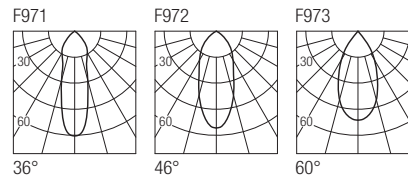

Dimensions

Photometric diagrams

CCT/CRI/Flux

	CRI85	CRI93
2700K	890lm	840lm
3000K	1000lm	930lm
4000K	1040lm	960lm

Code construction

Accessories

LOH1B

Black