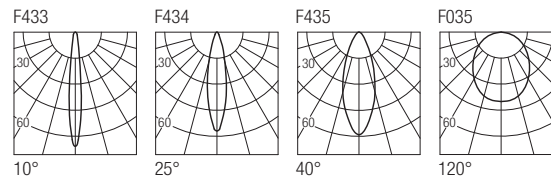

2-Step MacAdam

Dimensions

Photometric diagrams

CCT/CRI/Flux

2700K	128lm
3000K	133lm
4200K	154lm

Code construction

Accessories

CSXT01
Recessing box