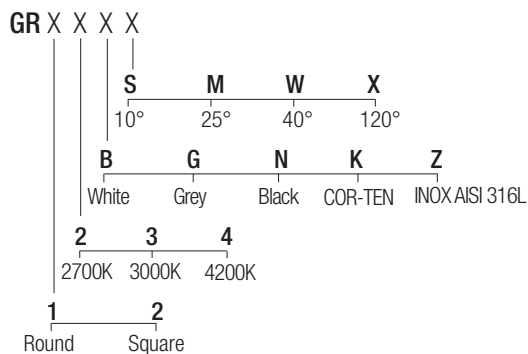

2-Step MacAdam

Dimensions

Photometric diagrams

CCT/CRI/Flux

2700K	128lm
3000K	133lm
4200K	154lm

Code construction

Accessories

CSXT01
Recessing box