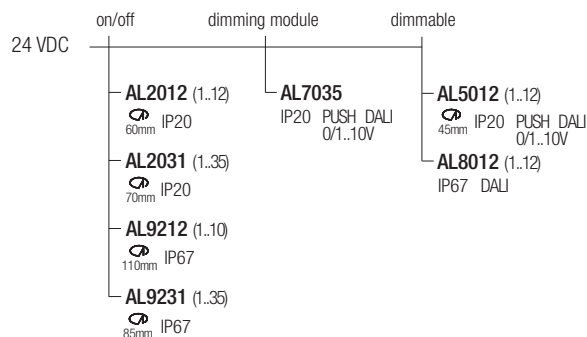

IP67 made in Italy

Supply current

24 VDC

Power

2 W

Parallel wiring

CRI

85

2-Step MacAdam

Dimensions

Photometric diagrams

CCT/CRI/Flux

2700K	128lm
3000K	133lm
4200K	154lm

Code construction

Accessories

CSXT01
Recessing box

LGR01
Low luminance louver

Note: the filter must be ordered together with the lighting fixture

Drivers

Note: dimming module AL7035 to be used in combination with a 24VDC power supply