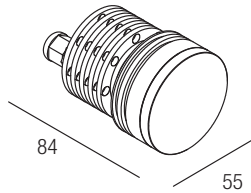

Dimensions

Photometric diagrams

CCT/CRI/Flux

	CRI85	CRI93
2700K	630lm	590lm
3000K	700lm	650lm
4000K	730lm	670lm

Code construction

GS7 X X X

Note: cable cut to measure on request

Accessories