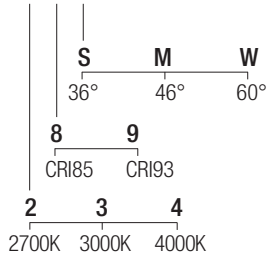

Dimensions

Photometric diagrams

CCT/CRI/Flux

	CRI85	CRI93
2700K	630lm	590lm
3000K	700lm	650lm
4000K	730lm	670lm

Code construction

GS7 X X X

Note: cable cut to measure on request

Accessories