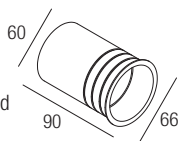

Accessories

CSGS07

Recessing box with trim

Note: recessing box needed for installation

LGS701

Low luminance louver

Note: the filter must be ordered together with the lighting fixture