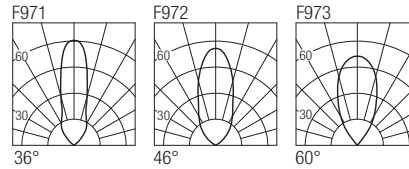

Dimensions

Photometric diagrams

CCT/CRI/Flux

	CRI85	CRI93
2700K	630lm	590lm
3000K	700lm	650lm
4000K	730lm	670lm

Code construction

GS7 X X X

Note: cable cut to measure on request

Accessories