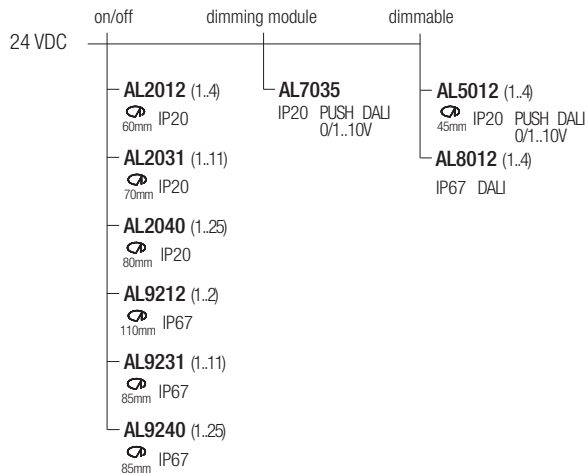

Drivers

Note: dimming module AL7035 to be used in combination with a 24VDC power supply