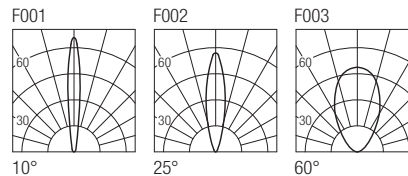

IP67 made in Italy

Supply current
350-500 mA (V, 2,9V)

Power
1-2 W

Series wiring

CRI
85

2-Step MacAdam

Dimensions

Photometric diagrams