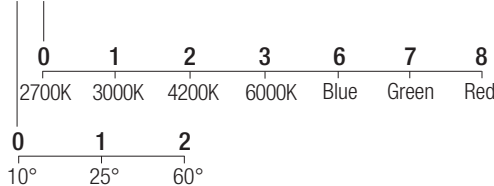

CCT/CRI/Flux

	350mA	500mA
2700K	89lm	128lm
3000K	93lm	133lm
4200K	103lm	154lm
6000K	114lm	165lm

Code construction

Note: cable cut to measure on request

GS2 X X