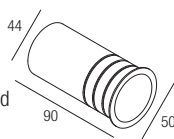

IP67 made in Italy

Supply current
350-500 mA (V, 2,9V)

Power
1-2 W

Series wiring

CRI
85

2-Step MacAdam

Dimensions

Photometric diagrams

CCT/CRI/Flux

	350mA	500mA
2700K	89lm	128lm
3000K	93lm	133lm
4200K	103lm	154lm
6000K	114lm	165lm

Code construction

Note: cable cut to measure on request

GS2 X X

Accessories

CSGS01
Recessing box with trim

Note: recessing box needed for installation

LGS201
Low luminance louver

Note: the filter must be ordered together with the lighting fixture

Drivers

350 mA		500 mA	
on/off	dimnable	on/off	dimnable
AL1034 (1..11) 30mm IP20	AL4000 (1..12) 72mm IP20 PUSH 0/1..10V	AL1074 (1..7) 30mm IP20	AL4010 (1..12) 72mm IP20 PUSH 0/1..10V
AL1035 (1..11) 40mm IP20	AL4051 (2..14) 72mm IP20 DALI 2	AL1077 (1..6) 40mm IP20	AL4151 (2..14) 72mm IP20 DALI 2
AL1037 (1..16) 55mm IP20 S.P.	AL4053 (1..14) 56mm IP20 PUSH IGBT-TRIAC	AL1084 (1..11) 55mm IP20 S.P.	AL4153 (1..14) 56mm IP20 PUSH IGBT-TRIAC
AL9011 (1..12) 44mm IP67	AL8035 (4..16) IP67 DALI	AL9051 (1..11) 44mm IP67	AL8050 (4..16) IP67 DALI