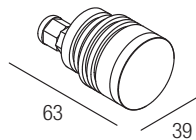

IP67 made in Italy

Supply current
350-500 mA (V, 2,9V)

Power
1-2 W

Series wiring

CRI
85

2-Step MacAdam

Dimensions

Photometric diagrams

LGS201
Low luminance louver

Note: the filter must be ordered together with the lighting fixture

Drivers

350 mA		500 mA	
on/off	dimnable	on/off	dimnable
AL1034 (1..11) 30mm IP20	AL4000 (1..12) 72mm IP20 PUSH 0/1..10V	AL1074 (1..7) 30mm IP20	AL4010 (1..12) 72mm IP20 PUSH 0/1..10V
AL1035 (1..11) 40mm IP20	AL4051 (2..14) 72mm IP20 DALI 2	AL1077 (1..6) 40mm IP20	AL4151 (2..14) 72mm IP20 DALI 2
AL1037 (1..16) 55mm IP20 S.P.	AL4053 (1..14) 56mm IP20 PUSH IGBT-TRIAC	AL1084 (1..11) 55mm IP20 S.P.	AL4153 (1..14) 56mm IP20 PUSH IGBT-TRIAC
AL9011 (1..12) 44mm IP67	AL8035 (4..16) IP67 DALI	AL9051 (1..11) 44mm IP67	AL8050 (4..16) IP67 DALI