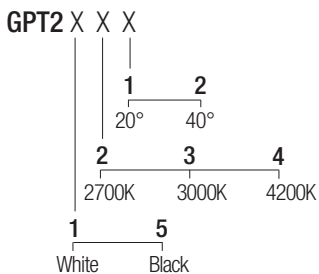

CCT/CRI/Flux

2700K	128 lm
3000K	133 lm
4200K	154 lm

Code construction