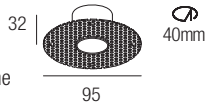

**Supply current**  
500mA (V, 2,9V)

**Power**  
2W

**Series wiring**

**CRI**  
85

**2-Step MacAdam**

**Dimensions**

**Photometric diagrams**

**CCT/CRI/Flux**

2700K	128 lm
3000K	133 lm
4200K	154 lm

**Code construction**

**Note:** cable cut to measure on request

**Accessories**

ZQC001 ZQC001B  
White Black

Plasterboard recessing frame

**Drivers**