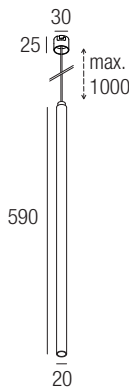

**Supply current**  
500mA (V, 2,9V)

**Power**  
2W

**Series wiring**

**CRI**  
85

**2-Step MacAdam**

**Dimensions**

**Photometric diagrams**

**CCT/CRI/Flux**

2700K	128 lm
3000K	133 lm
4200K	154 lm

**Code construction**

**Note:** cable cut to measure on request

**Accessories**

ZQC001 ZQC001B  
White Black

Plasterboard recessing frame

**Drivers**