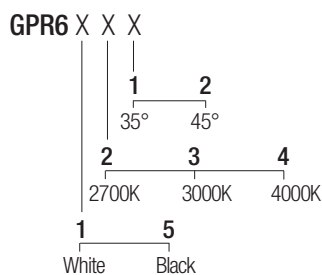

2-Step MacAdam

Dimensions

Photometric diagrams

CCT/CRI/Flux

2700K	540 lm
3000K	600 lm
4000K	620 lm

Code construction

Note: cable cut to measure on request

Accessories