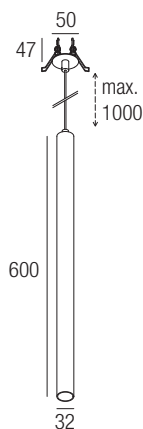

CE 40mm   IP20 made in Italy

Supply current

500mA (V, 9V)

Power

6W

Series wiring

CRI

98

2-Step MacAdam

Dimensions

Photometric diagrams

CCT/CRI/Flux

2700K	540 lm
3000K	600 lm
4000K	620 lm

Code construction

Note: cable cut to measure on request

Accessories