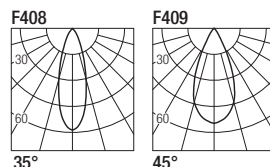

2-Step MacAdam

Dimensions

Photometric diagrams

CCT/CRI/Flux

2700K	540 lm
3000K	600 lm
4000K	620 lm

Code construction

Note: cable cut to measure on request

Accessories