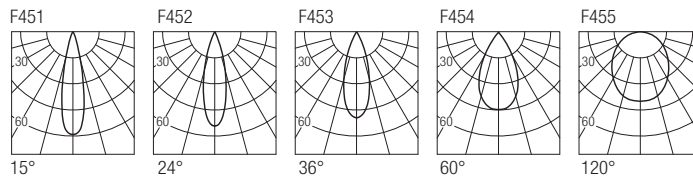

2-Step MacAdam

Dimensions

Photometric diagrams

CCT/CRI/Flux

	CRI85	CRI93
2700K	630lm	590lm
3000K	700lm	650lm
4000K	730lm	670lm

Code construction

FLY24 X X X X X

Drivers