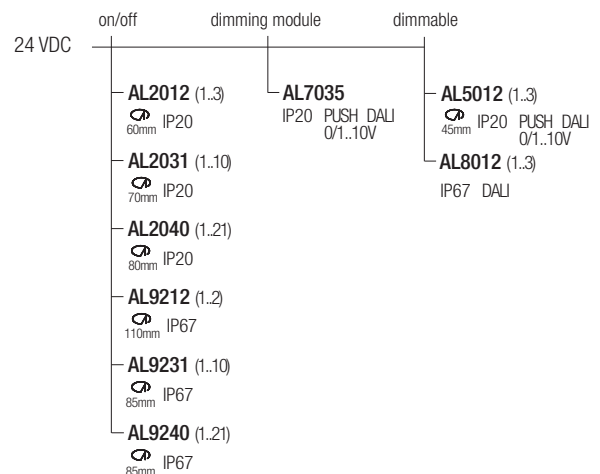

IP67 made in Italy

Supply current

24VDC

Power

7W

Parallel wiring

CRI

85-93

2-Step MacAdam

Dimensions

Photometric diagrams

CCT/CRI/Flux

	CRI85	CRI93
2700K	630lm	590lm
3000K	700lm	650lm
4000K	730lm	670lm

Code construction

FLY24 X X X X X

Drivers