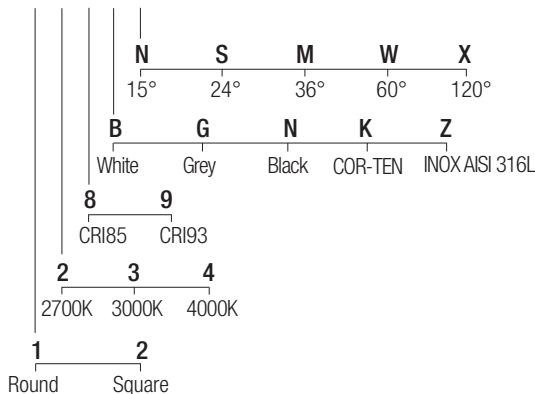

2-Step MacAdam

Dimensions

Photometric diagrams

CCT/CRI/Flux

	CRI85	CRI93
2700K	630lm	590lm
3000K	700lm	650lm
4000K	730lm	670lm

Code construction

FLY24 X X X X X

Drivers