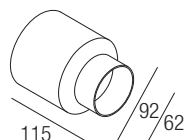

Accessories

CSXJ01
Recessing box

LFLY2401
Low luminance louver

Note: the filter must be ordered together with the lighting fixture