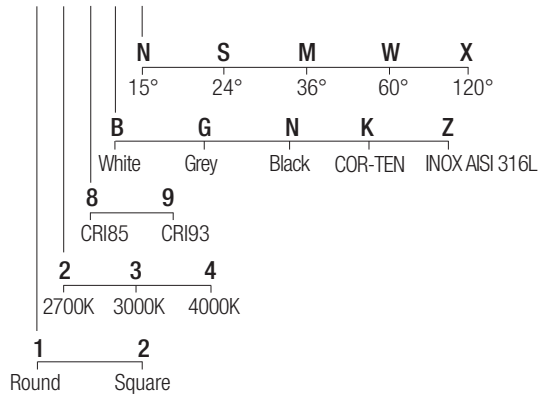

Code construction

FLY1 X X X X X

Accessories

CSXJ01

Recessing box

FLY101

Low luminance louver

Note: the filter must be ordered together with the lighting fixture

Drivers

500 mA on/off	dimnable
AL1074 (1) 30mm IP20	AL4010 (1..2) 72mm IP20 PUSH 0/1..10V
AL1077 (1) 40mm IP20	AL4151 (1..2) 72mm IP20 DALI 2
AL1084 (1..2) 55mm IP20 S.P.	AL4153 (1..2) 56mm IP20 PUSH IGBT-TRIAC
AL9051 (1..2) 44mm IP67	AL8050 (1..2) IP67 DALI