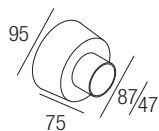

Accessories

CSFB01
Recessing box