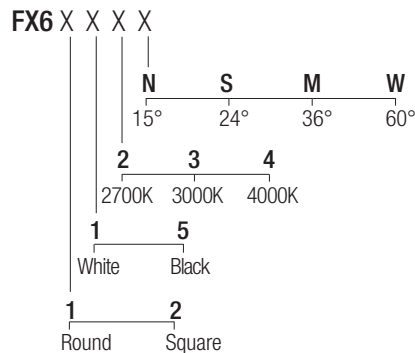

CCT/CRI/Flux

2700K	540 lm
3000K	600 lm
4000K	620 lm

Code construction