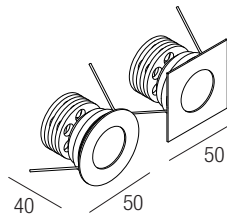

IP44 made in Italy

Supply current
500mA (V_i 9V)

Power
6W

Series wiring

CRI
98

2-Step MacAdam

Dimensions

Photometric diagrams