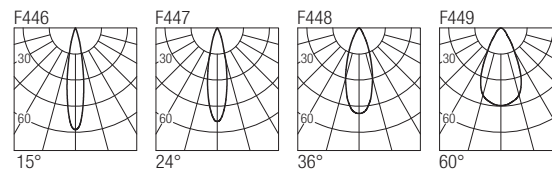

IP44 made in Italy

Supply current
500mA (V_i 9V)

Power
6W

Series wiring

CRI
98

2-Step MacAdam

Dimensions

Photometric diagrams