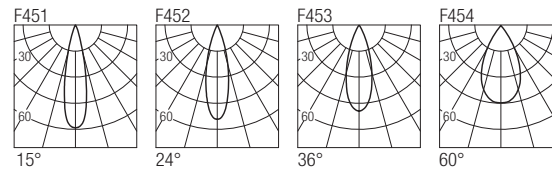

Supply current
500mA (V_i 18V)

Power
10W

Series wiring

CRI
85-93

2-Step MacAdam

Dimensions

Photometric diagrams

CCT/CRI/Flux