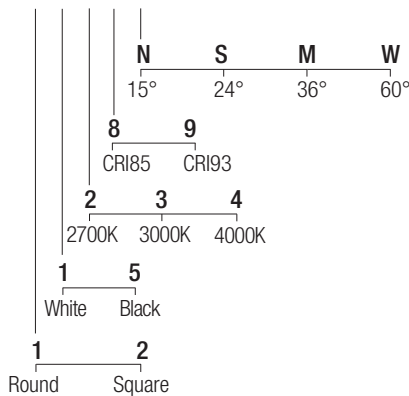

Code construction

FX1 X X X X