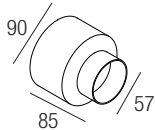

Accessories

CSFX01
Recessing box