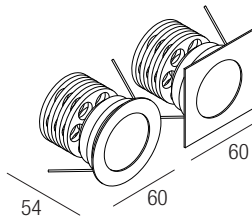

Supply current
500mA (V_i 18V)

Power
10W

Series wiring

CRI
85-93

2-Step MacAdam

Dimensions

Photometric diagrams

CCT/CRI/Flux