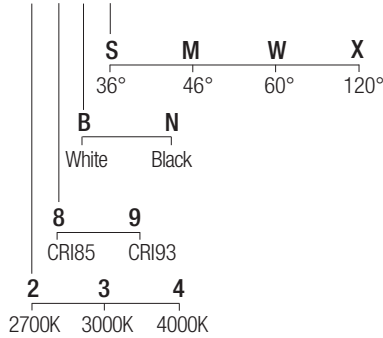

IP67 made in Italy

Supply current
24VDC

Power
7W

Parallel wiring

CRI
85-93

2-Step MacAdam

Dimensions

Photometric diagrams

CCT/CRI/Flux

	CRI85	CRI93
2700K	630lm	590lm
3000K	700lm	650lm
4000K	730lm	670lm

Code construction

ER1 X X X X

Accessories

ZTC10U ZTC10UB
White Black
Plasterboard recessing frame

LER101
Low luminance louver

Note: the filter must be ordered together with the lighting fixture