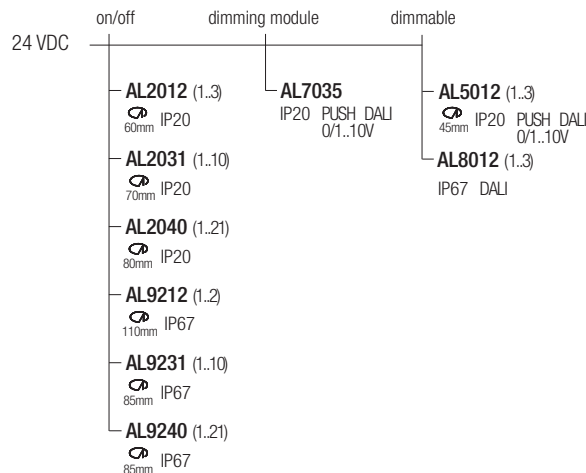

IP67 made in Italy

Supply current
24VDC

Power
7W

Parallel wiring

CRI
85-93

2-Step MacAdam

Dimensions

Photometric diagrams

CCT/CRI/Flux

	CRI85	CRI93
2700K	630lm	590lm
3000K	700lm	650lm
4000K	730lm	670lm

Code construction

ER1 X X X X

Accessories

ZTC10U ZTC10UB
White Black
Plasterboard recessing frame

LER101
Low luminance louver

Note: the filter must be ordered together with the lighting fixture

Drivers

Note: dimming module AL7035 to be used in combination with a 24VDC power supply