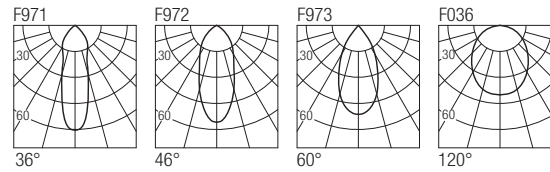

IP67 made in Italy

Supply current
24VDC

Power
7W

Parallel wiring

CRI
85-93

2-Step MacAdam

Dimensions

Photometric diagrams