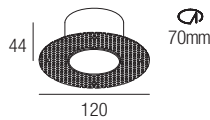

IP67 made in Italy

Supply current
24VDC

Power
7W

Parallel wiring

CRI
85-93

2-Step MacAdam

Dimensions

Photometric diagrams

CCT/CRI/Flux

	CRI85	CRI93
2700K	630lm	590lm
3000K	700lm	650lm
4000K	730lm	670lm

Code construction

ER1 X X X X

Accessories

ZTC10U ZTC10UB
White Black
Plasterboard recessing frame

LER101
Low luminance louver

Note: the filter must be ordered together with the lighting fixture