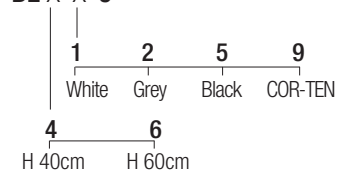

Photometric diagrams

Code construction

BL X X 9