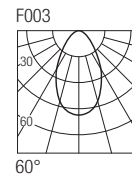

Supply current

3x350mA

Power

3x1W

Series wiring

Dimensions

Photometric diagrams

Code construction