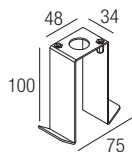

Supply current

3x350mA

Power

3x1W

Series wiring

Dimensions

Photometric diagrams

Code construction

BL X X 9

Accessories

ZC001

Anchor bolt for concrete plinth

Drivers

Note: for a correct installation it is necessary to order all the codes