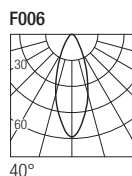

Dimensions

Photometric diagrams

CCT/CRI/Flux

	350mA	500mA
2700K	267lm	384lm
3000K	279lm	400lm
4200K	309lm	462lm
6000K	342lm	495lm

Code construction

BLP X X X

Note: cable cut to measure on request

Accessories