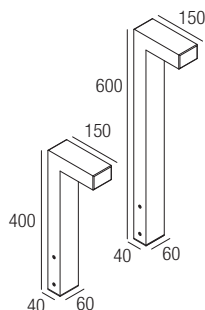

Supply current

350-500mA (V_r 8,7V)

Power

3-6W

Series wiring

CRI

85

2-Step MacAdam

Dimensions

Photometric diagrams

CCT/CRI/Flux

	350mA	500mA
2700K	267lm	384lm
3000K	279lm	400lm
4200K	309lm	462lm
6000K	342lm	495lm

Code construction

BLP X X X

Note: cable cut to measure on request

Accessories