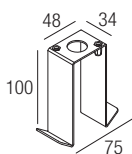

Accessories

ZC001

Anchor bolt for concrete plinth