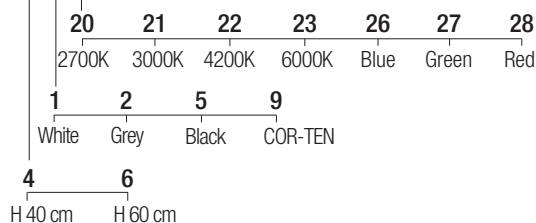

Dimensions

Photometric diagrams

CCT/CRI/Flux

	350mA	500mA
2700K	267lm	384lm
3000K	279lm	400lm
4200K	309lm	462lm
6000K	342lm	495lm

Code construction

BLP X X X

Note: cable cut to measure on request

Accessories