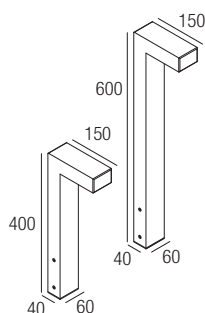

Supply current

350-500mA (V, 2.9V)

Power

1-2W

Series wiring

CRI

85

2-Step MacAdam

Dimensions

Photometric diagrams

CCT/CRI/Flux

	350mA	500mA
2700K	89lm	128lm
3000K	93lm	133lm
4200K	103lm	154lm
6000K	114lm	165lm

Code construction

BLS X X X

Note: cable cut to measure on request

Accessories