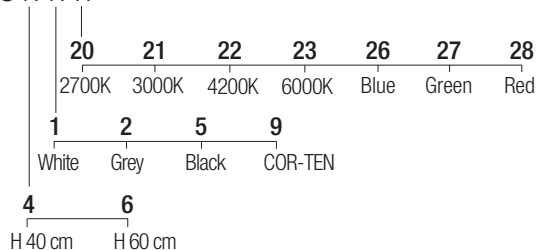

Dimensions

Photometric diagrams

CCT/CRI/Flux

	350mA	500mA
2700K	89lm	128lm
3000K	93lm	133lm
4200K	103lm	154lm
6000K	114lm	165lm

Code construction

BLS X X X

Note: cable cut to measure on request

Accessories