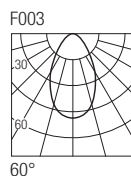

Dimensions

Photometric diagrams

CCT/CRI/Flux

	350mA	500mA
2700K	89lm	128lm
3000K	93lm	133lm
4200K	103lm	154lm
6000K	114lm	165lm

Code construction

BLS X X X

Note: cable cut to measure on request

Accessories