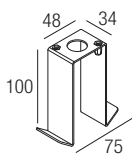

Dimensions

Photometric diagrams

CCT/CRI/Flux

	350mA	500mA
2700K	89lm	128lm
3000K	93lm	133lm
4200K	103lm	154lm
6000K	114lm	165lm

Code construction

BLS X X X

Note: cable cut to measure on request

Accessories

ZC001

Anchor bolt for concrete plinth

Drivers

350 mA		500 mA	
on/off	dimnable	on/off	dimnable
AL1034 (1..11) 30mm IP20	AL4000 (1..12) 72mm IP20 PUSH 0/1..10V	AL1074 (1..7) 30mm IP20	AL4010 (1..12) 72mm IP20 PUSH 0/1..10V
AL1035 (1..11) 40mm IP20	AL4051 (2..14) 72mm IP20 DALI 2	AL1077 (1..6) 40mm IP20	AL4151 (2..14) 72mm IP20 DALI 2
AL1037 (1..16) 55mm IP20 S.P.	AL4053 (1..14) 56mm IP20 PUSH IGBT-TRIAC	AL1084 (1..11) 55mm IP20 S.P.	AL4153 (1..14) 56mm IP20 PUSH IGBT-TRIAC
AL9011 (1..12) 44mm IP67	AL8035 (4..16) IP67 DALI	AL9051 (1..11) 44mm IP67	AL8050 (4..16) IP67 DALI