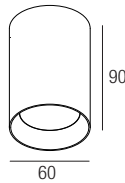

Supply current  
24VDC

Power  
7W

Parallel wiring

CRI  
85-93

2-Step MacAdam

Dimensions

Photometric diagrams

CCT/CRI/Flux