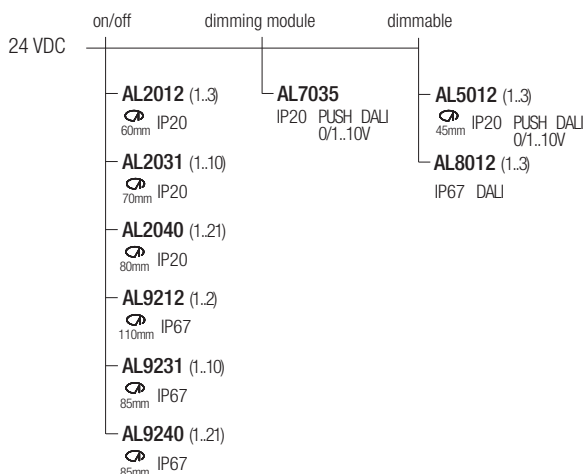

Note: cable cut to measure on request

Accessories

LEF2401

Low luminance louver

Note: the filter must be ordered together with the lighting fixture

Drivers