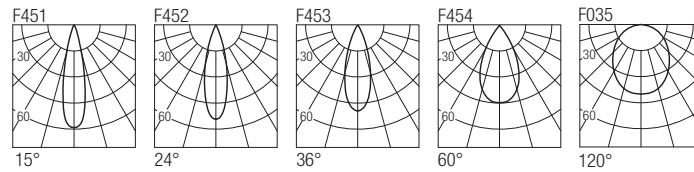

Supply current  
24VDC

Power  
7W

Parallel wiring

CRI  
85-93

2-Step MacAdam

Dimensions

Photometric diagrams

CCT/CRI/Flux