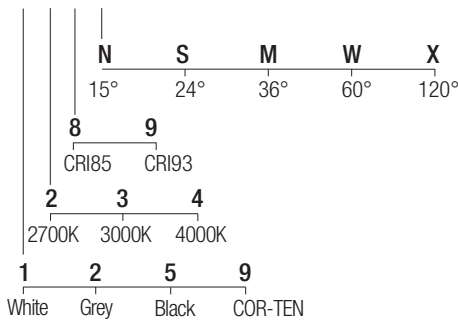

Supply current  
24VDC

Power  
7W

Parallel wiring

CRI  
85-93

2-Step MacAdam

Dimensions

Photometric diagrams

CCT/CRI/Flux

	CRI85	CRI93
2700K	630lm	590lm
3000K	700lm	650lm
4000K	730lm	670lm

Code construction

EF24 X X X X

Note: cable cut to measure on request

Accessories

LEF2401

Low luminance louver

Note: the filter must be ordered together with the lighting fixture