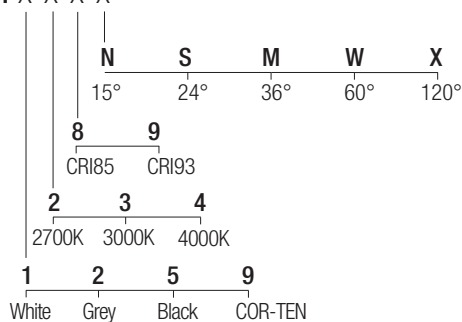

Supply current
500mA (V_i 18V)

Power
10W

Series wiring

CRI
85-93

Dimensions

Photometric diagrams

CCT/CRI/Flux

	CRI85	CRI93
2700K	890lm	840lm
3000K	1000lm	930lm
4000K	1040lm	960lm

2-Step MacAdam

Code construction

EF1 X X X X

Note: cable cut to measure on request

Accessories

LEF101

Low luminance louver

Note: the filter must be ordered together with the lighting fixture