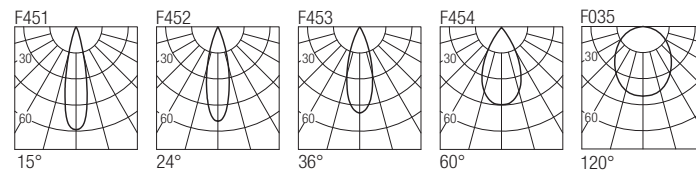

Supply current
500mA (V_i 18V)

Power
10W

Series wiring

CRI
85-93

Dimensions

Photometric diagrams

CCT/CRI/Flux

	CRI85	CRI93
2700K	890lm	840lm
3000K	1000lm	930lm
4000K	1040lm	960lm

2-Step MacAdam

Code construction

EF1 X X X X

Note: cable cut to measure on request

Accessories

LEF101

Low luminance louver

Note: the filter must be ordered together with the lighting fixture