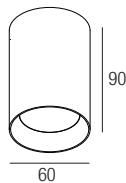

Supply current
500mA (V_i 18V)

Power
10W

Series wiring

CRI
85-93

Dimensions

Photometric diagrams

CCT/CRI/Flux

	CRI85	CRI93
2700K	890lm	840lm
3000K	1000lm	930lm
4000K	1040lm	960lm