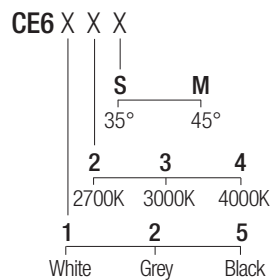

IP44 made in Italy

Supply current
500mA (V_i 9V)

Power
6W

Series wiring

CRI
98

2-Step MacAdam

Dimensions

Photometric diagrams

CCT/CRI/Flux

2700K	540 lm
3000K	600 lm
4000K	620 lm

Code construction

Accessories

LCE601
Low luminance louver

SCE601
Milky screen

Note: the filter and the screen must be ordered together with the lighting fixture