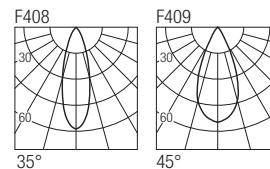

IP44 made in Italy

Supply current
500mA (V_i 9V)

Power
6W

Series wiring

CRI
98

2-Step MacAdam

Dimensions

Photometric diagrams