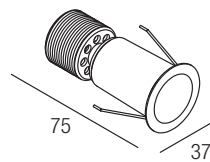

IP44 made in Italy

Supply current
500mA (V_i 9V)

Power
6W

Series wiring

CRI
98

2-Step MacAdam

Dimensions

Photometric diagrams