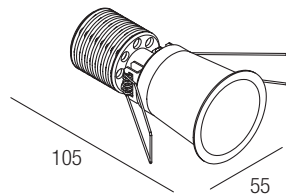

2-Step MacAdam

Dimensions