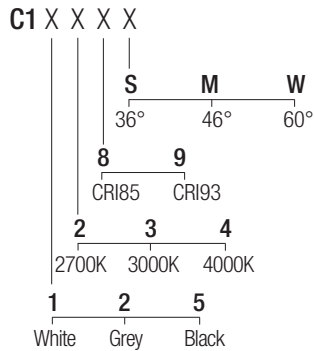

Dimensions

Photometric diagrams

CCT/CRI/Flux

	CRI85	CRI93
2700K	890lm	840lm
3000K	1000lm	930lm
4000K	1040lm	960lm

Code construction

Accessories

LOH1 LOH1B LOH1G

White Black Grey