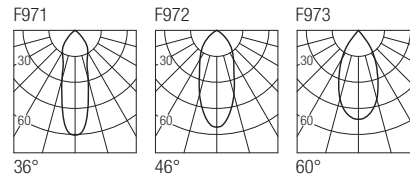

Dimensions

Photometric diagrams

CCT/CRI/Flux

	CRI85	CRI93
2700K	890lm	840lm
3000K	1000lm	930lm
4000K	1040lm	960lm

Code construction

Accessories

LOH1 LOH1B LOH1G

White Black Grey