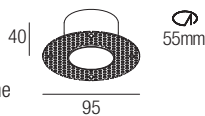

Accessories

ZQH001 ZQH001B
White Black

Plasterboard recessing frame