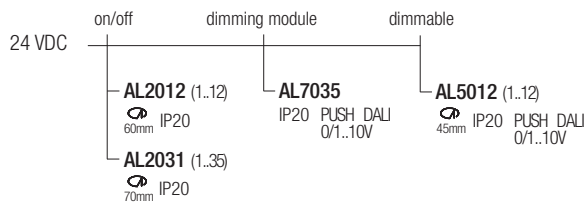

Note: dimming module AL7035 to be used in combination with a 24VDC power supply