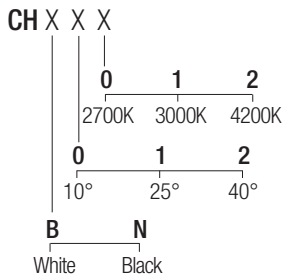

CCT/CRI/Flux

2700K	128lm
3000K	133lm
4200K	154lm

Code construction

Accessories

ZQH001 ZQH001B
White Black

Plasterboard recessing frame

LCH01

Low luminance louver

Note: the filter must be ordered together with the lighting fixture

Drivers