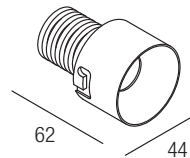

Supply current
24 VDC

Power
2 W

Parallel wiring

CRI
85

2-Step MacAdam

Dimensions

Photometric diagrams

CCT/CRI/Flux