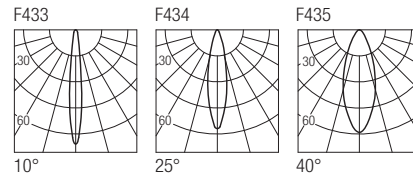

Supply current
24 VDC

Power
2 W

Parallel wiring

CRI
85

2-Step MacAdam

Dimensions

Photometric diagrams

CCT/CRI/Flux