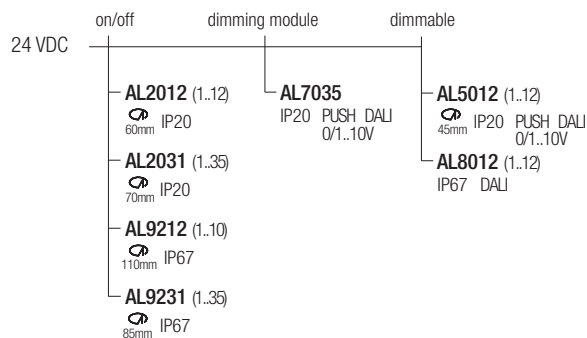

Drivers

Note: dimming module AL7035 to be used in combination with a 24VDC power supply