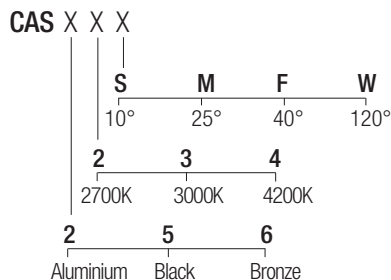

Dimensions

Photometric diagrams

CCT/CRI/Flux

2700K	128lm
3000K	133lm
4200K	154lm

Code construction

Note: cable cut to measure on request

Accessories

XP0022
Earth spike

XP0200 Aluminium Base
XP0500 Black
XP0600 Bronze

LCAS01
Low luminance louver

Note: the filter must be ordered together with the lighting fixture

XNTC02 White
XNTC05 Black
XNTC06 Bronze
Antiglare snoot

XXT01
Tree strap