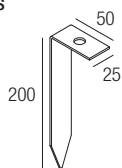

Dimensions

Photometric diagrams

CCT/CRI/Flux

2700K	128lm
3000K	133lm
4200K	154lm

Code construction

Note: cable cut to measure on request

Accessories

XP0022
Earth spike