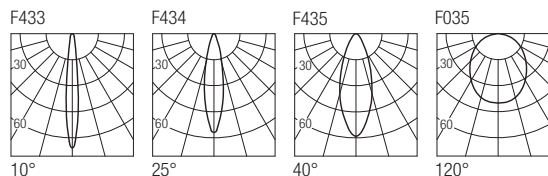

Dimensions

Photometric diagrams

CCT/CRI/Flux

2700K	128lm
3000K	133lm
4200K	154lm

Code construction

Note: cable cut to measure on request

Accessories

XP0022
Earth spike