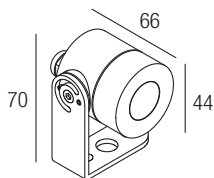

Supply current

24 VDC

Power

2 W

Parallel wiring

CRI

85

2-Step MacAdam

Dimensions

Photometric diagrams

CCT/CRI/Flux

2700K	128lm
3000K	133lm
4200K	154lm

Code construction

Note: cable cut to measure on request

Accessories

XP0022
Earth spike