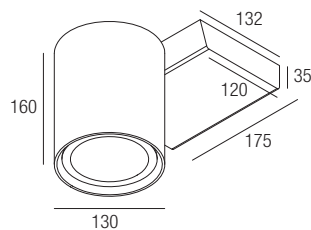

CE IP20 made in Italy

Supply current  
230VAC

Power  
40W

Dimensions

Photometric diagrams

CCT/CRI/Flux

	CRI85	CRI93
2700K	3660lm	3400lm
3000K	4000lm	3660lm
4000K	4200lm	3900lm

Code construction