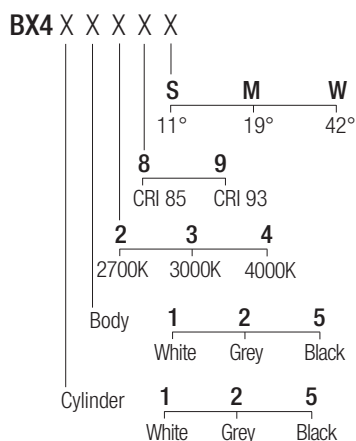

CE IP20 made in Italy

Supply current  
230VAC

Power  
40W

Dimensions

Photometric diagrams

CCT/CRI/Flux

	CRI85	CRI93
2700K	3660lm	3400lm
3000K	4000lm	3660lm
4000K	4200lm	3900lm

Code construction