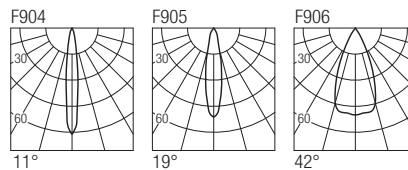

CE IP20 made in Italy

Supply current  
230VAC

Power  
40W

Dimensions

Photometric diagrams

CCT/CRI/Flux

	CRI85	CRI93
2700K	3660lm	3400lm
3000K	4000lm	3660lm
4000K	4200lm	3900lm

Code construction