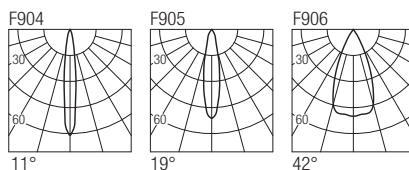

Supply current
230VAC

Power
40W

Dimensions

Photometric diagrams

CCT/CRI/Flux

	CRI85	CRI93
2700K	3660lm	3400lm
3000K	4000lm	3660lm
4000K	4200lm	3900lm

Code construction

BB4 X X X X