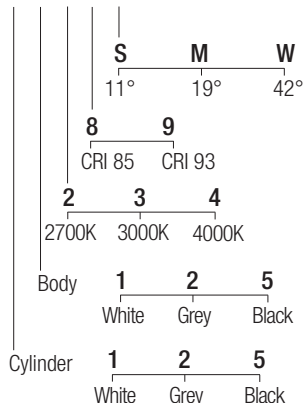

Supply current
230VAC

Power
40W

Dimensions

Photometric diagrams

CCT/CRI/Flux

	CRI85	CRI93
2700K	3660lm	3400lm
3000K	4000lm	3660lm
4000K	4200lm	3900lm

Code construction

BB4 X X X X