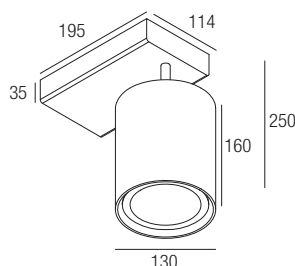

Supply current
230VAC

Power
40W

Dimensions

Photometric diagrams

CCT/CRI/Flux

	CRI85	CRI93
2700K	3660lm	3400lm
3000K	4000lm	3660lm
4000K	4200lm	3900lm

Code construction

BB4 X X X X