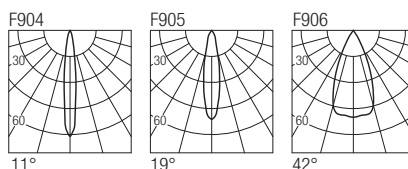

CE IP20 made in Italy

Supply current

230VAC

Power

40W

Dimensions

Photometric diagrams

CCT/CRI/Flux