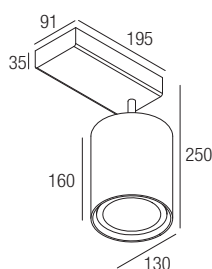

CE IP20 made in Italy

Supply current

230VAC

Power

40W

Dimensions

Photometric diagrams

CCT/CRI/Flux