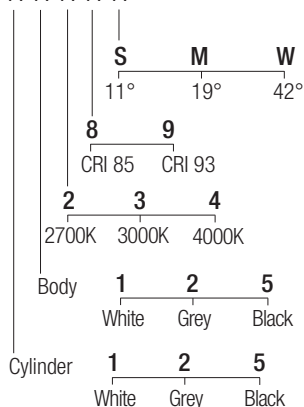

CE IP20 made in Italy

Supply current

230VAC

Power

40W

Dimensions

Photometric diagrams

CCT/CRI/Flux

CCT	CRI85	CRI93
2700K	3660lm	3400lm
3000K	4000lm	3660lm
4000K	4200lm	3900lm

Code construction

BU4 X X X X

Note: dimmable version available on request

Optionals

BUX4NA

Low luminance louver

BUX4FL