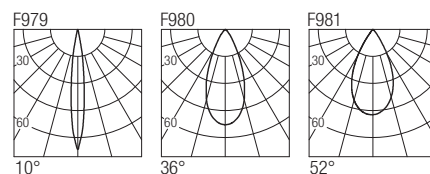

CE IP20 made in Italy

Supply current
230VAC

Power
20W

Dimensions

Photometric diagrams

CCT/CRI/Flux

	CRI85	CRI93
2700K	1830lm	1700lm
3000K	2000lm	1830lm
4000K	2100lm	1950lm

Code construction