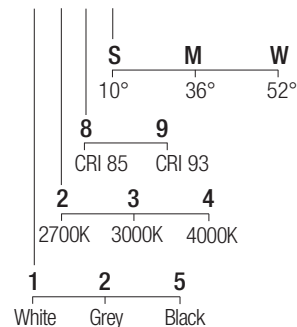

CCT/CRI/Flux

	CRI85	CRI93
2700K	1830lm	1700lm
3000K	2000lm	1830lm
4000K	2100lm	1950lm

Code construction

BP2 X X X X