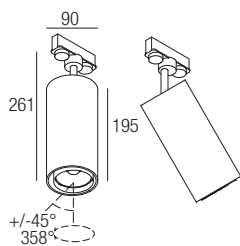

CE IP20 made in Italy

Supply current
230VAC

Power
20W

Dimensions

Photometric diagrams

CCT/CRI/Flux

	CRI85	CRI93
2700K	1830lm	1700lm
3000K	2000lm	1830lm
4000K	2100lm	1950lm

Code construction