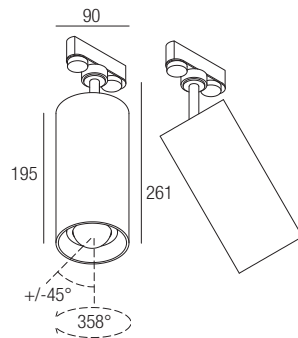

CE  **IP20 made in Italy**

The Bull Focus range offers spotlights for electric track installation with adjustable beam opening from 10° to 55°, in which minimal and sophisticated design merge with an innovative dissipative concept. The use of high-quality COB LEDs, with CRI 85 and CRI 93, offers high chromatic results.

Supply current

230VAC

Power

20W

CRI

85-93

2-Step MacAdam

Dimensions