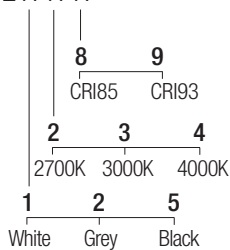

Supply current

230VAC

Power

20W

CRI

85-93

2-Step MacAdam

Dimensions

Adjustable optics

10°-55°

CCT/CRI/Flux

	CRI85	CRI93
2700K	1830lm	1700lm
3000K	2000lm	1830lm
4000K	2100lm	1950lm

Code construction

BF2 X X X

Note: dimmable version available on request

Accessories