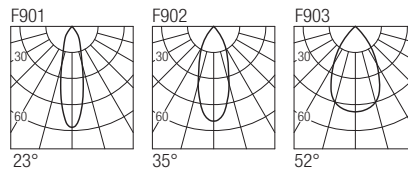

**Supply current**  
230VAC

**Power**  
20W

**Dimensions**

**Photometric diagrams**

**CCT/CRI/Flux**

CCT	CRI85	CRI93
2700K	1830lm	1700lm
3000K	2000lm	1830lm
4000K	2100lm	1950lm

**Code construction**

BB2 X X X X