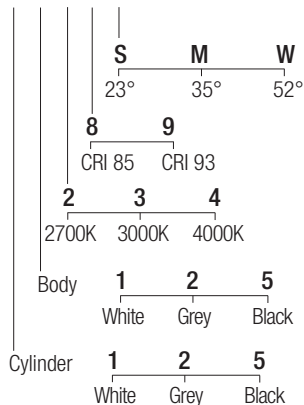

**Supply current**  
230VAC

**Power**  
20W

**Dimensions**

**Photometric diagrams**

**CCT/CRI/Flux**

CCT	CRI85	CRI93
2700K	1830lm	1700lm
3000K	2000lm	1830lm
4000K	2100lm	1950lm

**Code construction**

BB2 X X X X