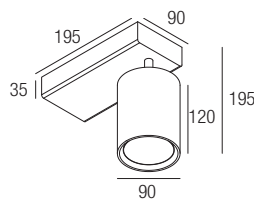

**Supply current**  
230VAC

**Power**  
20W

**Dimensions**

**Photometric diagrams**

**CCT/CRI/Flux**

CCT	CRI85	CRI93
2700K	1830lm	1700lm
3000K	2000lm	1830lm
4000K	2100lm	1950lm

**Code construction**

BB2 X X X X