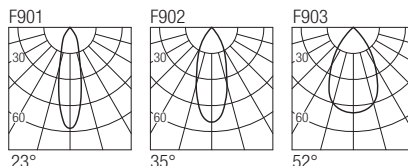

CE IP20 made in Italy

Supply current
230VAC

Power
20W

Dimensions

Photometric diagrams

CCT/CRI/Flux

CCT	CRI85	CRI93
2700K	1830lm	1700lm
3000K	2000lm	1830lm
4000K	2100lm	1950lm

Code construction