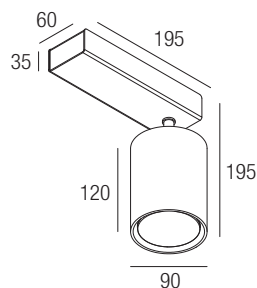

CE IP20 made in Italy

**Supply current**  
230VAC

**Power**  
20W

**CRI**  
85-93

**2-Step MacAdam**

**Dimensions**

**Photometric diagrams**

**CCT/CRI/Flux**