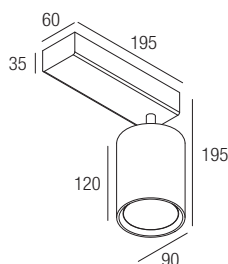

CE IP20 made in Italy

Supply current
230VAC

Power
20W

Dimensions

Photometric diagrams

CCT/CRI/Flux

CCT	CRI85	CRI93
2700K	1830lm	1700lm
3000K	2000lm	1830lm
4000K	2100lm	1950lm

Code construction