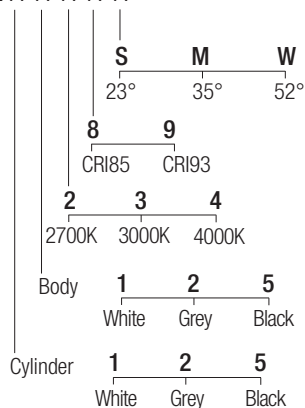

CE IP20 made in Italy

**Supply current**  
230VAC

**Power**  
20W

**CRI**  
85-93

**2-Step MacAdam**

**Dimensions**

**Photometric diagrams**

**CCT/CRI/Flux**

CCT	CRI85	CRI93
2700K	1830lm	1700lm
3000K	2000lm	1830lm
4000K	2100lm	1950lm

**Code construction**

BU2 X X X X

**Note:** dimmable version available on request

**Accessories**

**BUX2NA**  
Low luminance louver