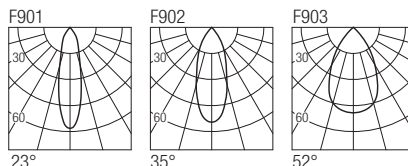

CE IP20 made in Italy

**Supply current**  
230VAC

**Power**  
20W

**CRI**  
85-93

**2-Step MacAdam**

**Dimensions**

**Photometric diagrams**

**CCT/CRI/Flux**