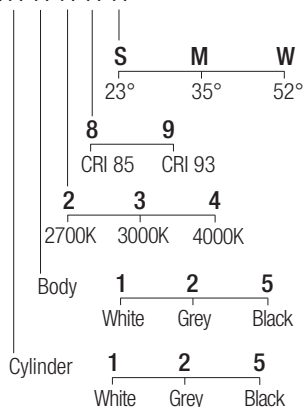

CCT/CRI/Flux

CCT	CRI85	CRI93
2700K	1830lm	1700lm
3000K	2000lm	1830lm
4000K	2100lm	1950lm

Code construction

BU2 X X X X