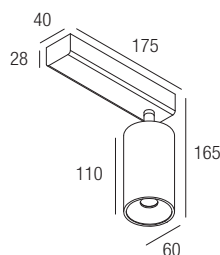

CE IP20 made in Italy

Supply current

230VAC

Power

10W

Dimensions

Photometric diagrams

CCT/CRI/Flux