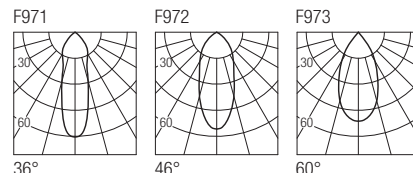

CE IP20 made in Italy

Supply current

230VAC

Power

10W

Dimensions

Photometric diagrams

CCT/CRI/Flux