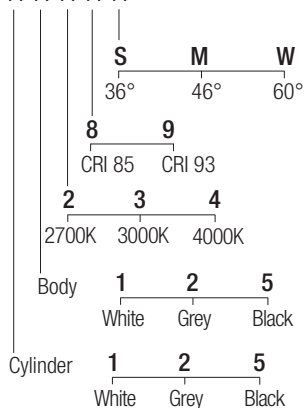

CE IP20 made in Italy

Supply current

230VAC

Power

10W

Dimensions

Photometric diagrams

CCT/CRI/Flux

	CRI85	CRI93
2700K	890lm	840lm
3000K	1000lm	930lm
4000K	1040lm	960lm

Code construction

BU1 X X X X X

Note: dimmable version available on request

Optionals

BUX1NA

Low luminance louver

SC1002