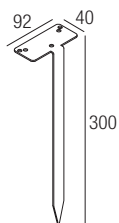

Note: cable cut to measure on request

Accessories

ESBRT201
Earth spike