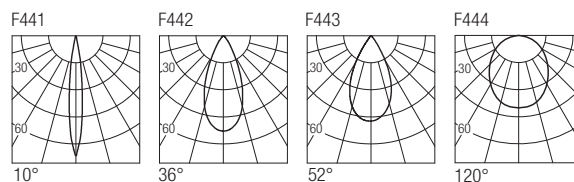

Supply current
500 mA (V_i 36V)

Power
20 W

CRI
85-93

2-Step MacAdam

Dimensions

Photometric diagrams

CCT/CRI/Flux

	CRI85	CRI93
2700K	1830lm	1700lm
3000K	2000lm	1830lm
4000K	2100lm	1950lm