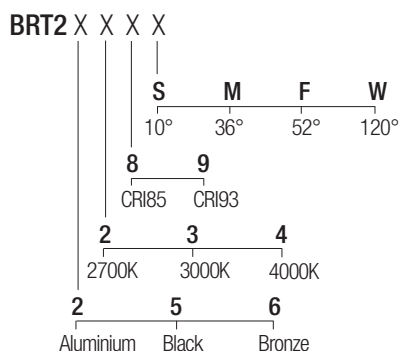

Supply current
500 mA (V_i 36V)

Power
20 W

CRI
85-93

2-Step MacAdam

Dimensions

Photometric diagrams

CCT/CRI/Flux

	CRI85	CRI93
2700K	1830lm	1700lm
3000K	2000lm	1830lm
4000K	2100lm	1950lm

Code construction

Note: cable cut to measure on request

Accessories

ESBRT201
Earth spike

LBRT201
Low luminance louver

Note: the filter must be ordered together with the lighting fixture

XNTB202 White
XNTB205 Black
XNTB206 Bronze
Antiglare snoot