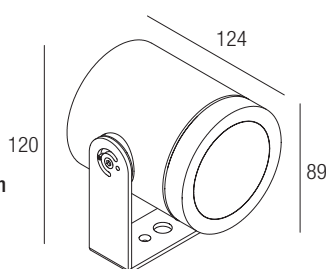

Supply current
500 mA (V_i 36V)

Power
20 W

CRI
85-93

2-Step MacAdam

Dimensions

Photometric diagrams

CCT/CRI/Flux

	CRI85	CRI93
2700K	1830lm	1700lm
3000K	2000lm	1830lm
4000K	2100lm	1950lm