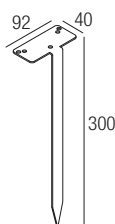

Note: cable cut to measure on request

Optionals

CP0022
Earth spike