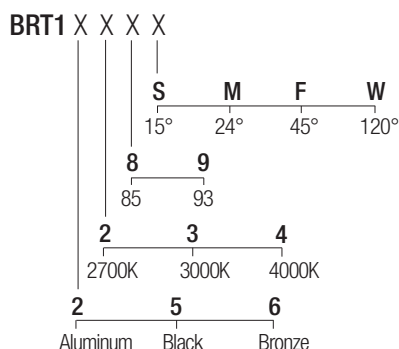

Supply current
500 mA (V_i 18V)

Power
10 W

Series wiring

Dimensions

Photometric diagrams

CCT/CRI/Flux

	CRI85	CRI93
2700K	890lm	840lm
3000K	1000lm	930lm
4200K	1040lm	960lm

Code construction

Note: cable cut to measure on request

Optionals

CP0022
Earth spike

LBRT101

Low luminance louver

Note: the filter must be ordered together with the lighting fixture

XNTB102

White