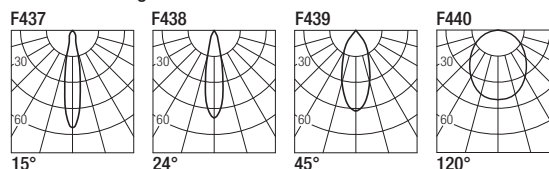

Supply current
500 mA (V_i 18V)

Power
10 W

Series wiring

Dimensions

Photometric diagrams

CCT/CRI/Flux

	CRI85	CRI93
2700K	890lm	840lm
3000K	1000lm	930lm
4200K	1040lm	960lm

Code construction

Note: cable cut to measure on request

Optionals

CP0022
Earth spike

LBRT101

Low luminance louver

Note: the filter must be ordered together with the lighting fixture

XNTB102

White