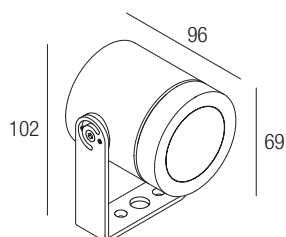

Supply current
500 mA (V_i 18V)

Power
10 W

Series wiring

Dimensions

Photometric diagrams

CCT/CRI/Flux

	CRI85	CRI93
2700K	890lm	840lm
3000K	1000lm	930lm
4200K	1040lm	960lm

Code construction