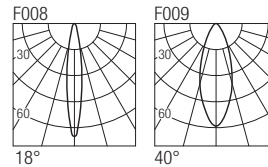

2-Step MacAdam

Dimensions

Photometric diagrams

CCT/CRI/Flux

	350mA	500mA
2700K	623lm	869lm
3000K	651lm	931lm
4200K	721lm	1078lm
6000K	798lm	1155lm

Code construction

PZ X X X X

Drivers