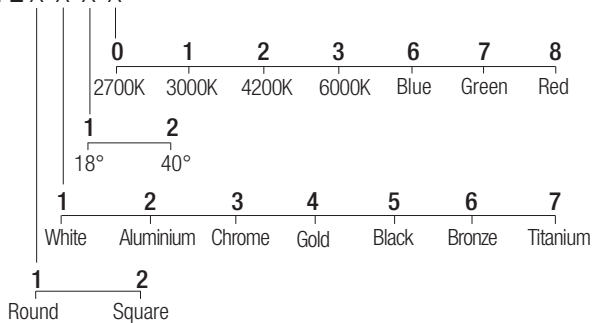

2-Step MacAdam

Dimensions

Photometric diagrams

CCT/CRI/Flux

	350mA	500mA
2700K	623lm	869lm
3000K	651lm	931lm
4200K	721lm	1078lm
6000K	798lm	1155lm

Code construction

PZ X X X X

Drivers