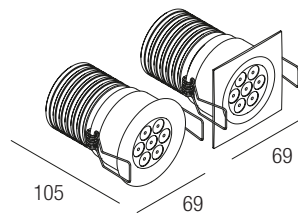

2-Step MacAdam

Dimensions