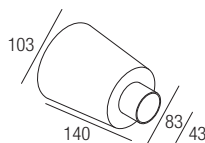

IP67 made in Italy

Supply current

500mA (V_f 9V)

Power

6W

Series wiring

Dimensions

Photometric diagrams

CCT/CRI/Flux

Code construction

Optionals

CSBU01
Recessing box

L001
Low luminance louver

Note: the filter must be ordered together with the lighting fixture

Drivers