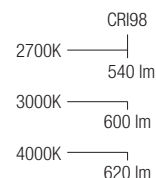

CCT/CRI/Flux