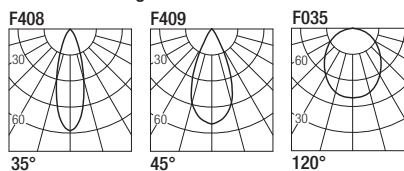

IP67 made in Italy

Supply current

500mA (V_f 9V)

Power

6W

Series wiring

Dimensions

Photometric diagrams