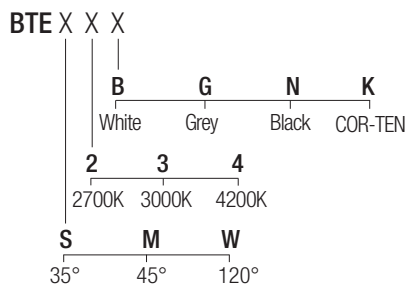

CCT/CRI/Flux

Code construction