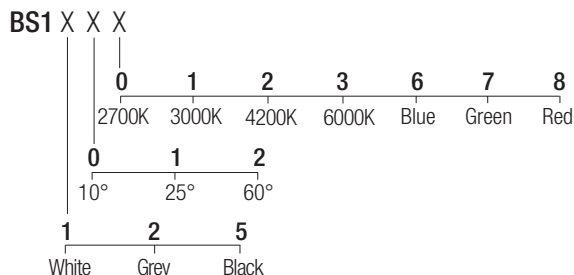

CCT/CRI/Flux

	350mA	500mA
2700K	89lm	128lm
3000K	93lm	133lm
4200K	103lm	154lm
6000K	114lm	165lm

Code construction