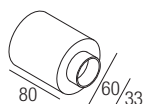

Optionals

CS1006
Recessing box