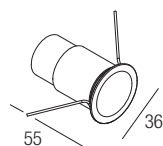

IP44 made in Italy

Supply current
350-500mA (V, 2.9V)

Power
1-2W

Series wiring

Dimensions

Photometric diagrams

CCT/CRI/Flux

	350mA	500mA
2700K	89lm	128lm
3000K	93lm	133lm
4200K	103lm	154lm
6000K	114lm	165lm