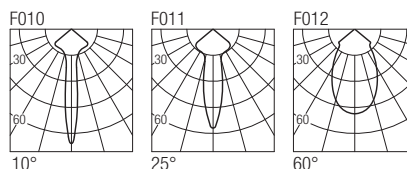

IP44 made in Italy

Supply current
350-500mA (V, 2.9V)

Power
1-2W

Series wiring

Dimensions

Photometric diagrams

CCT/CRI/Flux

	350mA	500mA
2700K	89lm	128lm
3000K	93lm	133lm
4200K	103lm	154lm
6000K	114lm	165lm