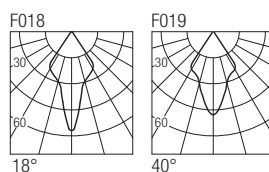

Supply current

350-500mA (V, 8,7V)

Power

3-6W

Series wiring

Dimensions

Photometric diagrams

CCT/CRI/Flux