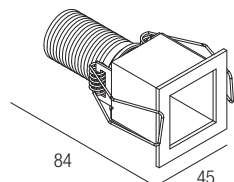

Supply current

350-500mA (V, 8,7V)

Power

3-6W

Series wiring

Dimensions

Photometric diagrams

CCT/CRI/Flux