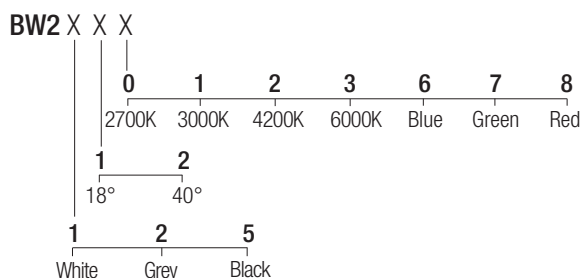

Code construction