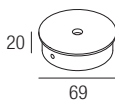

**Supply current**  
24VDC

**Power**  
6W

**Parallel wiring**

**CRI**  
85

**2-Step MacAdam**

**Dimensions**

**Photometric diagrams**

**CCT/CRI/Flux**

2700K	384 lm
3000K	400 lm
4200K	462 lm
6000K	495 lm

**Code construction**

**Note:** cable cut to measure on request

**Accessories**

**XP0022**  
Earth spike

**XP0200** Aluminium Base  
**XP0500** Black  
**XP0600** Bronze