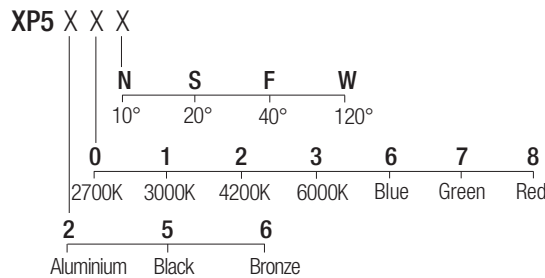

**Supply current**  
24VDC

**Power**  
6W

**Parallel wiring**

**CRI**  
85

**2-Step MacAdam**

**Dimensions**

**Photometric diagrams**

**CCT/CRI/Flux**

2700K	384 lm
3000K	400 lm
4200K	462 lm
6000K	495 lm

**Code construction**

**Note:** cable cut to measure on request

**Accessories**

**XP0022**  
Earth spike

**XP0200** Aluminium Base  
**XP0500** Black  
**XP0600** Bronze