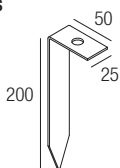

**Supply current**  
24VDC

**Power**  
6W

**Parallel wiring**

**CRI**  
85

**2-Step MacAdam**

**Dimensions**

**Photometric diagrams**

**CCT/CRI/Flux**

2700K	384 lm
3000K	400 lm
4200K	462 lm
6000K	495 lm

**Code construction**

**Note:** cable cut to measure on request

**Accessories**

**XP0022**  
Earth spike

**XP0200** Aluminium Base  
**XP0500** Black  
**XP0600** Bronze