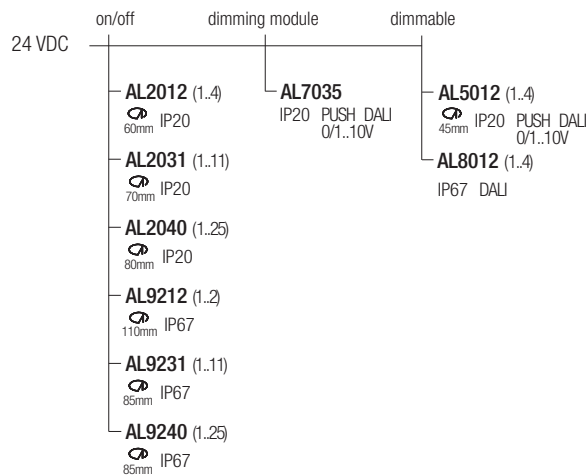

**Supply current**  
24VDC

**Power**  
6W

**Parallel wiring**

**CRI**  
85

**2-Step MacAdam**

**Dimensions**

**Photometric diagrams**

**CCT/CRI/Flux**

2700K	384 lm
3000K	400 lm
4200K	462 lm
6000K	495 lm

**Code construction**

**Note:** cable cut to measure on request

**Accessories**

**XP0022**  
Earth spike

**XP0200** Aluminium Base  
**XP0500** Black  
**XP0600** Bronze

**L0052** Aluminium  
**L0055** Black  
**L0056** Bronze

**XNTX202** Aluminum  
**XNTX205** Black  
**XNTX206** Bronze

**XXT01**  
Tree strap

**Drivers**

**Note:** dimming module AL7035 to be used in combination with a 24VDC power supply