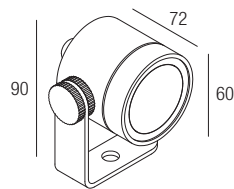

**Supply current**  
24VDC

**Power**  
6W

**Parallel wiring**

**CRI**  
85

**2-Step MacAdam**

**Dimensions**

**Photometric diagrams**

**CCT/CRI/Flux**