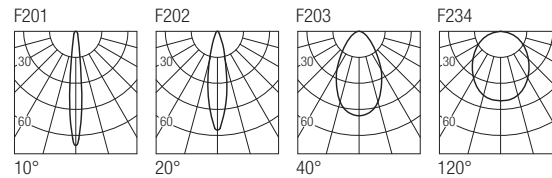

**Supply current**  
24VDC

**Power**  
6W

**Parallel wiring**

**CRI**  
85

**2-Step MacAdam**

**Dimensions**

**Photometric diagrams**

**CCT/CRI/Flux**