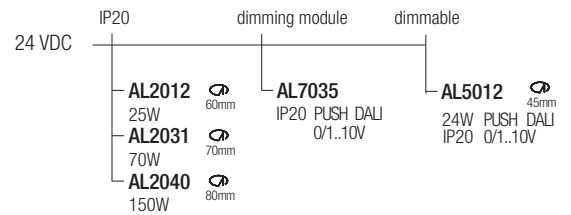

Drivers

Note: dimming module AL7035 to be used in combination with a 24VDC power supply